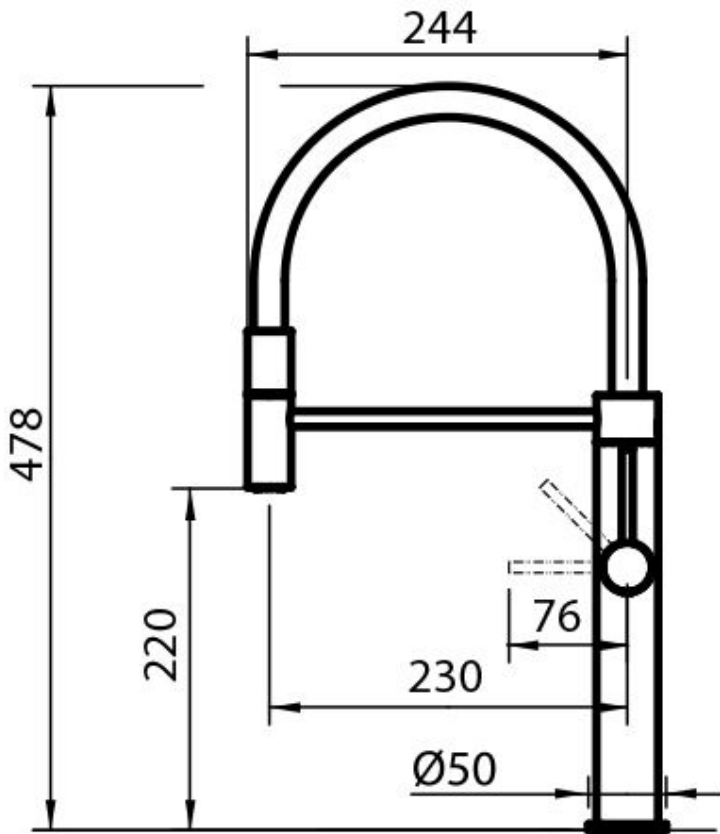

TECHNICAL DATA