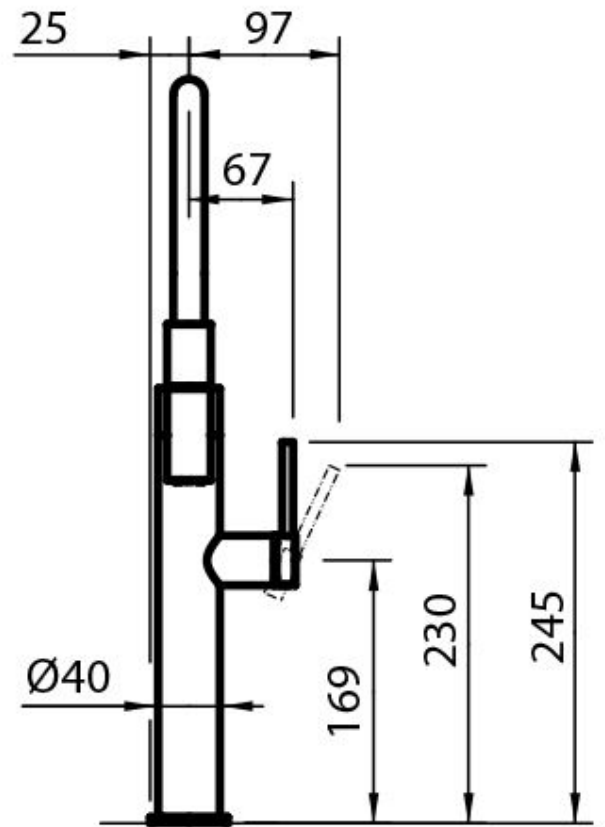

Mixer Tap Skin Gold

Mixer Taps

Code: 8424 859

DETAILS

Mixer type Single lever faucet with rotating barrel and flexible head.

Coloring Gold

Finish PVD

Material Stainless steel AISI 316

Texture Satin

Rotating angle 360°

Strengthening plate ø50mm

Cartridge With ceramic discs

Mixer hole ø35mm

Aesthetics parts AISI 316 steel aesthetic parts with PVD treatment

Max worktop thickness 40 mm

FEATURES

Rotating angle All the taps have a wide angle of rotation. Some models even permit a full 360° rotation.

Strengthening plate Foster's mixer taps are equipped with the strengthening plate that offers perfect stability on any sink.

TECHNICAL DATA

GALLERY